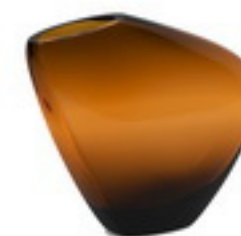

K0016AM
Materials: 9mm glass
Size: W20 * H16